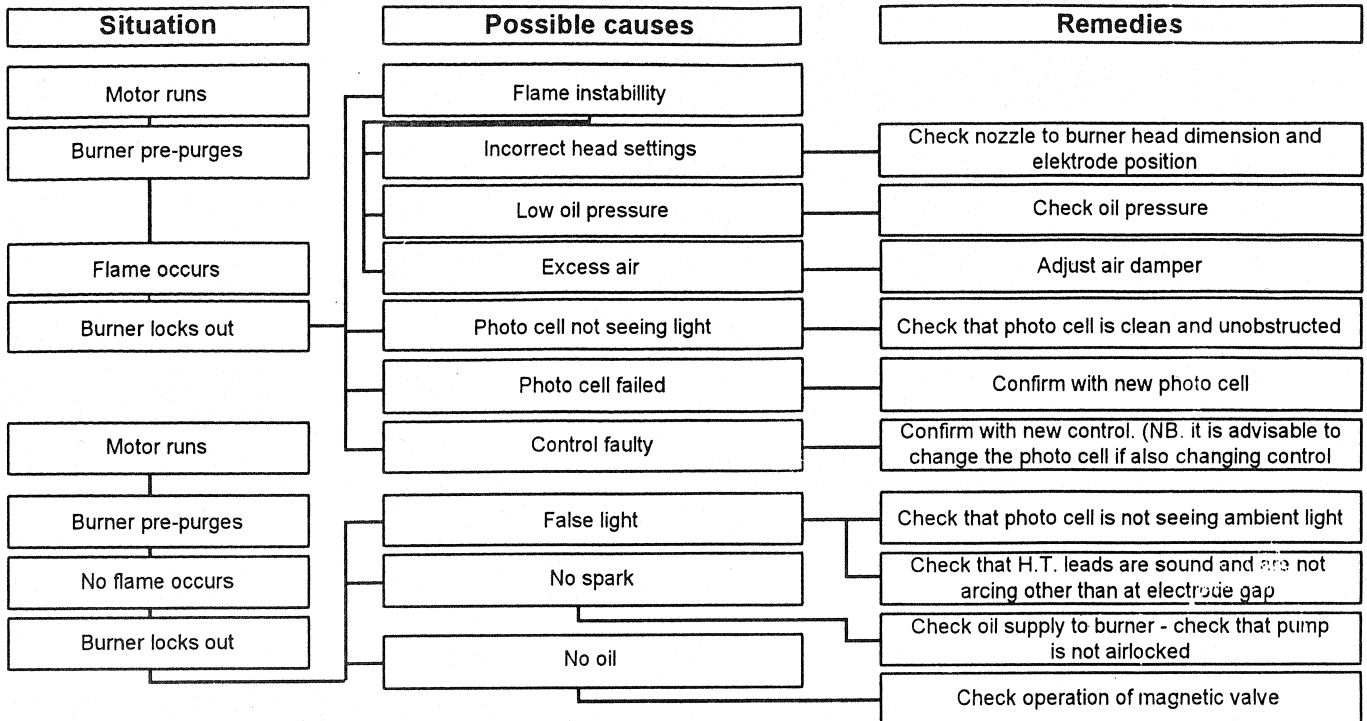

FAULT LOCATION

BURNER FAILS TO START

BURNER FAILS TO START AFTER NORMAL OPERATION

DELAYED IGNITION, BURNERS STARTS VIOLENTLY